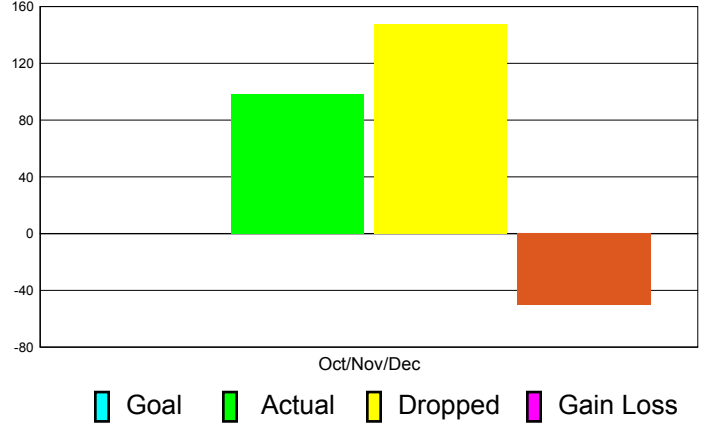

Membership Results 2011-2012

Goal, New, Dropped, Gain/Loss