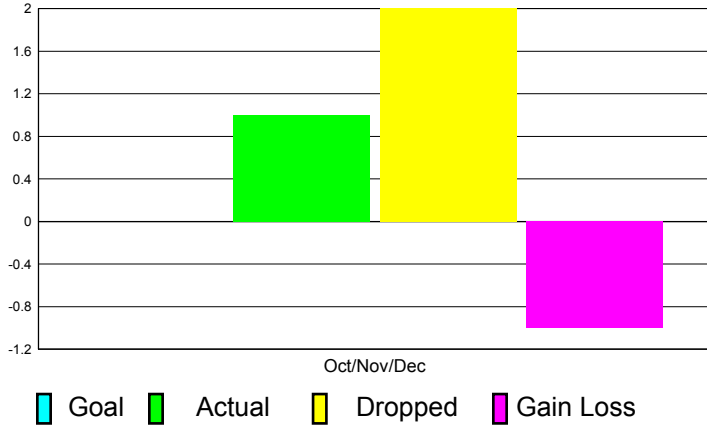

GMT Reports for District (or Undistricted) **District G 1**

GMT: Doctor NICOLAS JARA OREL Location: ECUADOR

GMT CA: 3

CLUBS

**Club Results
2011-2012**

**Clubs
2010-2011**

Month	New Club Goal	Actual New Clubs	Actual Dropped Clubs	Gain/Loss of Clubs	Gain/Loss of Clubs
Oct/Nov/Dec	0	1	2	-1	-2
Totals	0	1	2	-1	-2

Club Results 2011-2012

Goal, New, Dropped, Gain/Loss

Comparison of Club Gain/Loss

Current Year Compared to the Previous Year

YTD Status Quo Clubs 2010-2011

Status Quo Clubs Compared to Status Quo Members

MEMBERSHIP